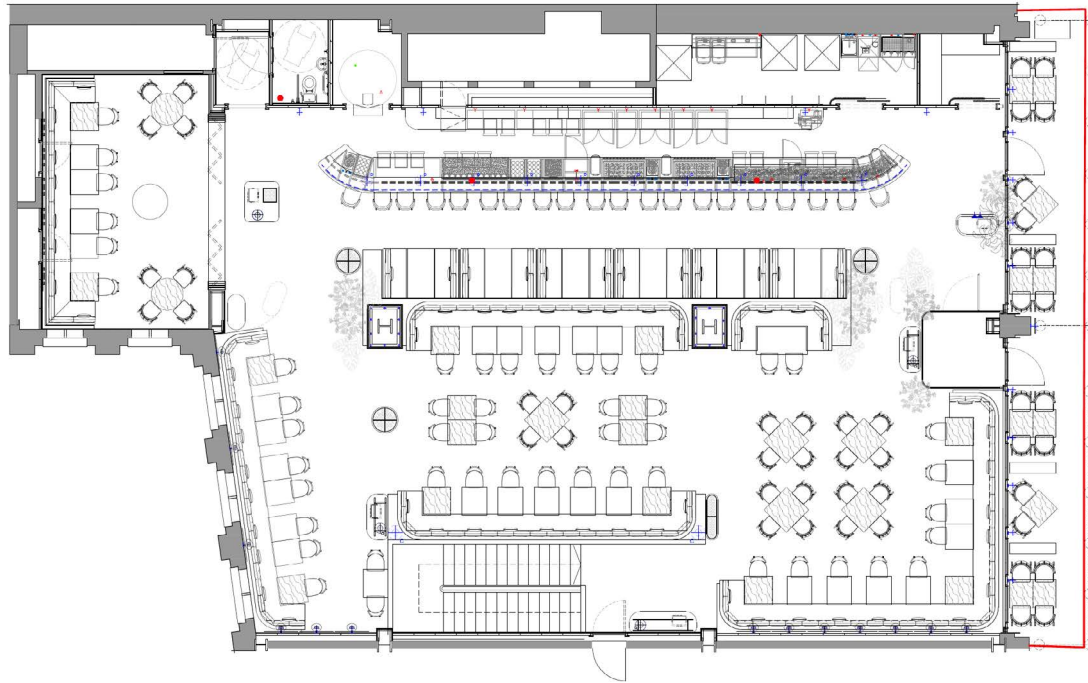

# FLOOR PLAN & CAPACITY

	Seated	Standing
Private dining room	16	40
Exclusive Hire	100	200

**CONTACT US**

020 3011 3231  
events@aqua-london.com